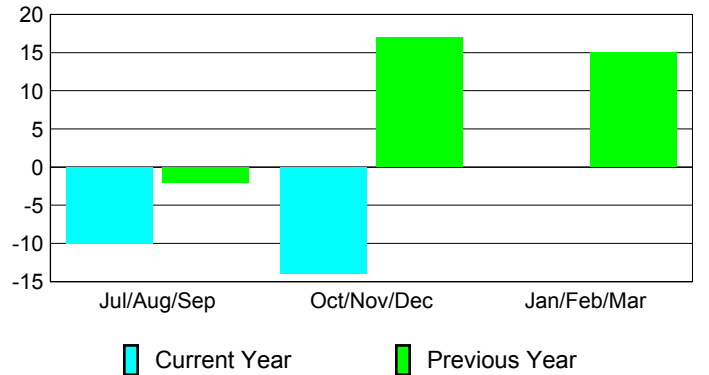

Membership Results
2012-2013

Membership
2011-2012

Month	Net Memb Goal	Actual New Memb	Actual Dropped Memb	Gain/Loss of Memb	Gain/Loss of Memb
Jul/Aug/Sep		24	-34	-10	-2
Oct/Nov/Dec		44	-58	-14	17
Jan/Feb/Mar					15
Totals		68	-92	-24	30

Membership Results 2012-2013

Goal, New, Dropped, Gain/Loss

Comparison of Membership Gain/Loss

Current Year Compared to the Previous Year

Gender Comparison 2012-2013

Jul/Aug/Sep

Oct/Nov/Dec

Jan/Feb/Mar