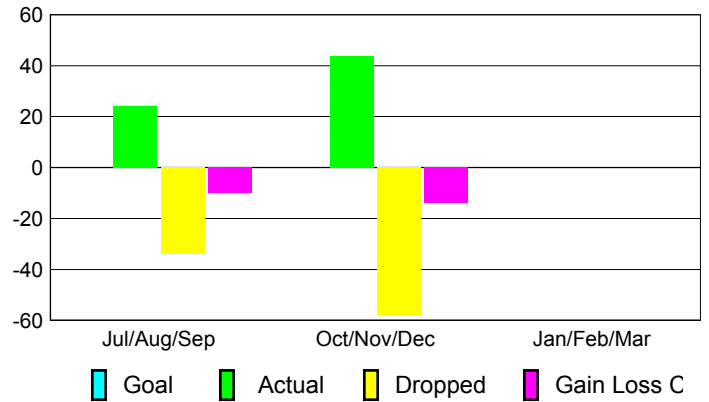

Membership Results 2012-2013

Goal, New, Dropped, Gain/Loss

Comparison of Membership Gain/Loss

Current Year Compared to the Previous Year